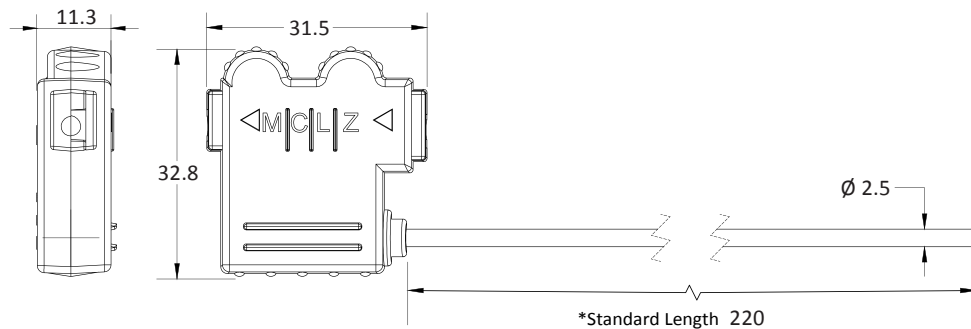

MEGA FORTRIS
G R O U P

SECURITY SEAL

MINI CABLE LOCK ZINC 250 (MCLZ 250)

Pull-Tight Barrier Seal

Bright colours for defined identification.

Mini Cable Lock Zinc 250 is a security cable seal with a special entry point designed to prevent tampering attacks. The seal has a vibrant plastic moulded body, allowing distinctive identification and security. Biodegradable option for the plastic material is available.

Applications:

- Valve Sealing
- Retail Applications
- Logistics
- Banking

PREVENTION · PROTECTION · PEACE OF MIND

LASER MARKING OPTION

VIEW APPLICATION GIF

- 1 Unique to the security seal industry, this 3rd generation high-security cable seal features a locking body design that is non-linear and provides evidence of tampering.
- 2 PP plastic with vibrant pastel colour is moulded over the zinc locking cover to enable distinct colour coding and laser marking of identifiers such as name, logo, barcode, serial number and QR code.
- 3 The non-preformed galvanised steel wire unravels upon cutting, hence showing clear evidence of tampering.
- 4 Ribbed design on the body prevents tampering on the identifier.
- 5 Biodegradable additives for plastic material are available.
- 6 Plastic material can withstand extreme weather conditions of -20°C to 80°C.

TECHNICAL SPECIFICATIONS

*Customisable cable length upon request.

PRODUCT - MINI CABLE LOCK ZINC 250 (MCLZ 250)

Code	Material	Cable Length	Cable Diameter	Tensile Strength	Marking Area	Max Marking Digits
MCLZ 250	Body : Zinc Plastic : High-impact Polypropylene (PP) Locking Component: Hardened Steel Cable: Galvanised Steel Wire	220 mm (8.7 in)	Ø 2.5 mm (0.1 in)	≥350 kgf (≥29.8 lbf)	19 x 22 mm (0.7 x 0.9 in)	Serial no : 9 Barcode : 7

PACKAGING

Carton	Quantity	Dimensions (mm)	Gross Weight (kg)	Volume (m ³)	Standard Pastel Colours
Inner	400	450 x 250 x 135 (17.7 x 9.8 x 5.3 in)	12.5 (27.6 lb)	0.15 (0.5 cu.ft.)	Body : WH PSYL PSOR PSRD PSBL PSGN