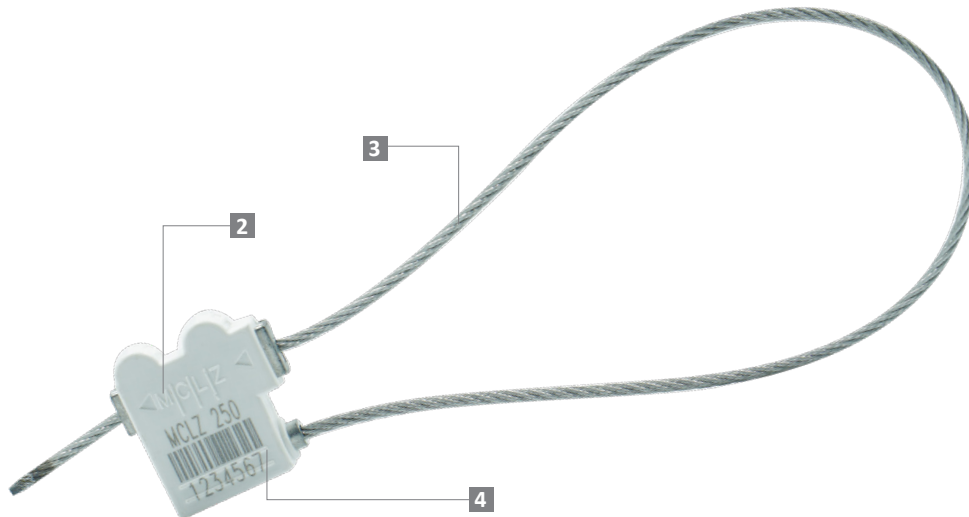

MEGA FORTRIS
G R O U P

SECURITY SEAL

MINI CABLE LOCK ZINC 250 (MCLZ 250)

Pull-Tight Barrier Seal

Bright colours for defined identification.

Mini Cable Lock Zinc 250 is a security cable seal with a special entry point designed to prevent tampering attacks. The seal has a vibrant plastic moulded body, allowing distinctive identification and security. Biodegradable option for the plastic material is available.

Applications:

- Valve Sealing
- Retail Applications
- Logistics
- Banking

PREVENTION · PROTECTION · PEACE OF MIND

LASER MARKING OPTION

VIEW APPLICATION GIF

- 1 Unique to the security seal industry, this 3rd generation high-security cable seal features a locking body design that is non-linear and provides evidence of tampering.
- 2 PP plastic with vibrant pastel colour is moulded over the zinc locking cover to enable distinct colour coding and laser marking of identifiers such as name, logo, barcode, serial number and QR code.
- 3 The non-preformed galvanised steel wire unravels upon cutting, hence showing clear evidence of tampering.
- 4 Ribbed design on the body prevents tampering on the identifier.
- 5 Biodegradable additives for plastic material are available.
- 6 Plastic material can withstand extreme weather conditions of -20°C to 80°C.

TECHNICAL SPECIFICATIONS

*Customisable cable length upon request.

PRODUCT - MINI CABLE LOCK ZINC 250 (MCLZ 250)

Code	Material	Cable Length	Cable Diameter	Tensile Strength	Marking Area	Max Marking Digits
MCLZ 250	Body : Zinc Plastic : High-impact Polypropylene (PP) Locking Component: Hardened Steel Cable: Galvanised Steel Wire	220 mm (8.7 in)	Ø 2.5 mm (0.1 in)	≥350 kgf (≥29.8 lbf)	19 x 22 mm (0.7 x 0.9 in)	Serial no : 9 Barcode : 7