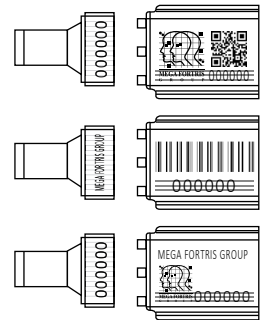

### **Applications:**

- Containers
- Trucks
- Trailers
- Rail Cars

**PREVENTION · PROTECTION · PEACE OF MIND**

- 1** The Flexi Klick comes with an anti-spinning design that the locking mechanism allows only one-way entry and hinders friction from external force.
- 2** The extra long flexible steel wire cable pin allows easy application and is safer to cut and provides excellent protection against crude tools. The pin will bend upon impact.
- 3** The pin and bush are moulded in high-impact PP material to form into a durable pin and plastic barrel while withstanding extreme weather conditions of -20°C to 80°C. Pin and barrel are paired engraved for easier handling.
- 4** Irreversible identifiers such as name, logo, barcode, serial number and QR code are laser-marked on the pin and barrel to prevent parts substitution or replacement.
- 5** Ribbed design on the plastic barrel prevents tampering on the identifier.
- 6** Additional wavy printing surface on pin gives clear evidence of tampering or removal of identifiers.
- 7** Biodegradable additives for plastic material are available.
- 8** The seal is designed, tested and certified ISO 17712:2013.

LASER MARKING OPTION

VIEW APPLICATION GIF

TECHNICAL SPECIFICATIONS

PRODUCT - FLEXI KLICK (FLXK)

Code	Material	Locking Length	Pin Diameter	Tensile Strength	Marking Area	Max Marking Digits
FLXK	<b>Plastic :</b> High-impact Polypropylene (PP) <b>Pin &amp; Bush :</b> Hardened Steel & Wire Cable	79 mm (3.1 in)	ø 8.0 mm (0.3 in)	≥1000 kgf (≥2204.6 lbf)	<b>Pin:</b> 7 x 18 mm (0.3 x 0.7 in) <b>Barrel :</b> 15 x 25 mm (0.6 x 1.0 in)	<b>Serial no :</b> 8 <b>Barcode :</b> 8