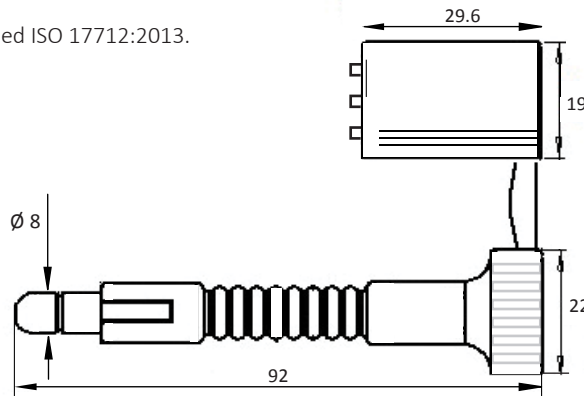

### **Applications:**

- Containers
- Trucks
- Trailers
- Rail Cars

**PREVENTION · PROTECTION · PEACE OF MIND**

- 1** The Flexi Klick comes with an anti-spinning design that the locking mechanism allows only one-way entry and hinders friction from external force.
- 2** The extra long flexible steel wire cable pin allows easy application and is safer to cut and provides excellent protection against crude tools. The pin will bend upon impact.
- 3** The pin and bush are moulded in high-impact PP material to form into a durable pin and plastic barrel while withstanding extreme weather conditions of -20°C to 80°C. Pin and barrel are paired engraved for easier handling.
- 4** Irreversible identifiers such as name, logo, barcode, serial number and QR code are laser-marked on the pin and barrel to prevent parts substitution or replacement.
- 5** Ribbed design on the plastic barrel prevents tampering on the identifier.
- 6** Additional wavy printing surface on pin gives clear evidence of tampering or removal of identifiers.
- 7** Biodegradable additives for plastic material are available.
- 8** The seal is designed, tested and certified ISO 17712:2013.

LASER MARKING OPTION

VIEW APPLICATION GIF

TECHNICAL SPECIFICATIONS

PRODUCT - FLEXI KLICK (FLXK)

Code	Material	Locking Length	Pin Diameter	Tensile Strength	Marking Area	Max Marking Digits
FLXK	<b>Plastic :</b> High-impact Polypropylene (PP) <b>Pin &amp; Bush :</b> Hardened Steel & Wire Cable	79 mm (3.1 in)	ø 8.0 mm (0.3 in)	≥1000 kgf (≥2204.6 lbf)	<b>Pin:</b> 7 x 18 mm (0.3 x 0.7 in) <b>Barrel :</b> 15 x 25 mm (0.6 x 1.0 in)	<b>Serial no :</b> 8 <b>Barcode :</b> 8