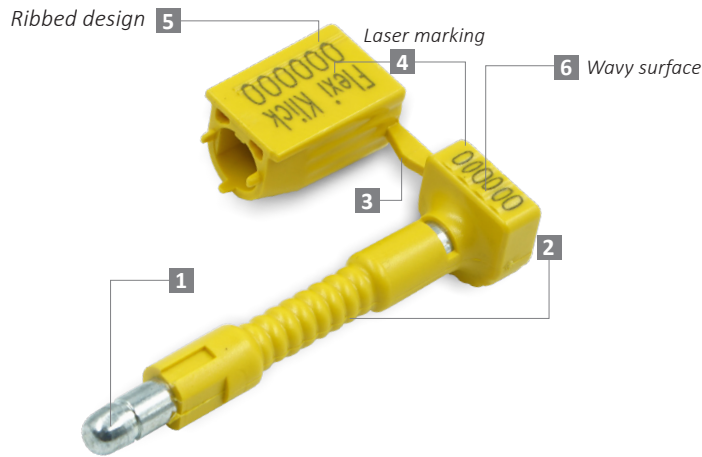

## **HIGH SECURITY SEAL** **FLEXI KLICK (FLXK)**

**Container Bolt Seal**

***Flexibility and security in a click.***

Flexi Klick is uniquely designed with flexibility added into its strong locking mechanism. This feature prevents ricochet and comes with an anti-spinning feature. Flexi Klick is ISO 17712 and CTPAT compliant. The seal's flexibility complements its high security.

### **Applications:**

- Containers
- Trucks
- Trailers
- Rail Cars

**PREVENTION · PROTECTION · PEACE OF MIND**

- 1** The Flexi Klick comes with an anti-spinning design that the locking mechanism allows only one-way entry and hinders friction from external force.
- 2** The extra long flexible steel wire cable pin allows easy application and is safer to cut and provides excellent protection against crude tools. The pin will bend upon impact.
- 3** The pin and bush are moulded in high-impact PP material to form into a durable pin and plastic barrel while withstanding extreme weather conditions of -20°C to 80°C. Pin and barrel are paired engraved for easier handling.
- 4** Irreversible identifiers such as name, logo, barcode, serial number and QR code are laser-marked on the pin and barrel to prevent parts substitution or replacement.
- 5** Ribbed design on the plastic barrel prevents tampering on the identifier.
- 6** Additional wavy printing surface on pin gives clear evidence of tampering or removal of identifiers.
- 7** Biodegradable additives for plastic material are available.
- 8** The seal is designed, tested and certified ISO 17712:2013.