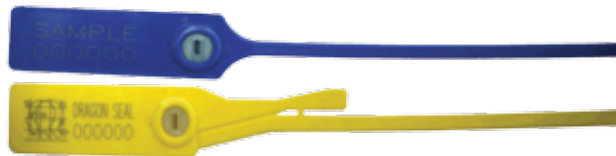

Be assured of better security with our innovative use of materials and industrial design.

MEGA FORTRIS

ISO 9001:2000
Design, Manufacture and
Supply of Security Seals