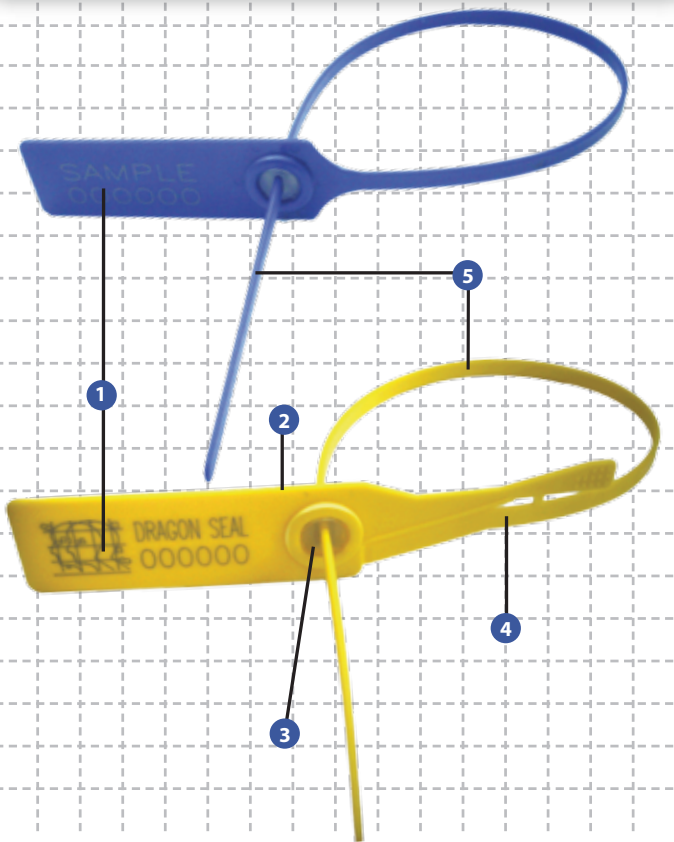

Dragon Seal

PREVENTION. PROTECTION. PEACE OF MIND.

indicative seal

Strong indicative security seal with metal locking device

- 1 The Dragon Seal are etched with permanent laser marking. Laser marking offers the highest level of security as it cannot be removed and replaced.
- 2 The large flap area allows ample space for added information and ease of identification.
- 3 The Dragon Seal has a unique stainless steel locking plate that strengthens the locking chamber and is highly tamper evident.
- 4 The Dragon Seal has an option of a tear off (TO) and a non-tear off (NT) version. The tear off mechanism enables the seal to be removed easily by the user.
- 5 The Dragon Seal is a long, strong and durable seal designed specifically to secure bags and sacks, with embedded spikes to provide a better strapping grip.

Specifications

Product	Material	Locking Length	Strap Dimensions	Pull Strength	Marking Area	Marking Digits
Dragon Seal -NT (34cm / 40cm) Dragon Seal -TO (34cm / 40cm)	Polypropylene with Stainless Steel metal pin	340 mm / 400 mm	1.9 x 6.0 mm	50 kg	Flap: 20 x 55 mm	14
	Carton Quantity	Dimensions mm	Weight kg/carton	Volume m³/carton	Standard colours	
DS34 & DS40 - NT DS34 & DS40 - TO	1,000	562 x 362 x 244	9.42	0.04964	yellow, blue, white, red & green	

High Security Bag Seal

The Dragon Seal is one of the most practical bag seal for high-security applications with its unique, easy-to-apply metal locking device, large flap area and an option of a tear off mechanism.