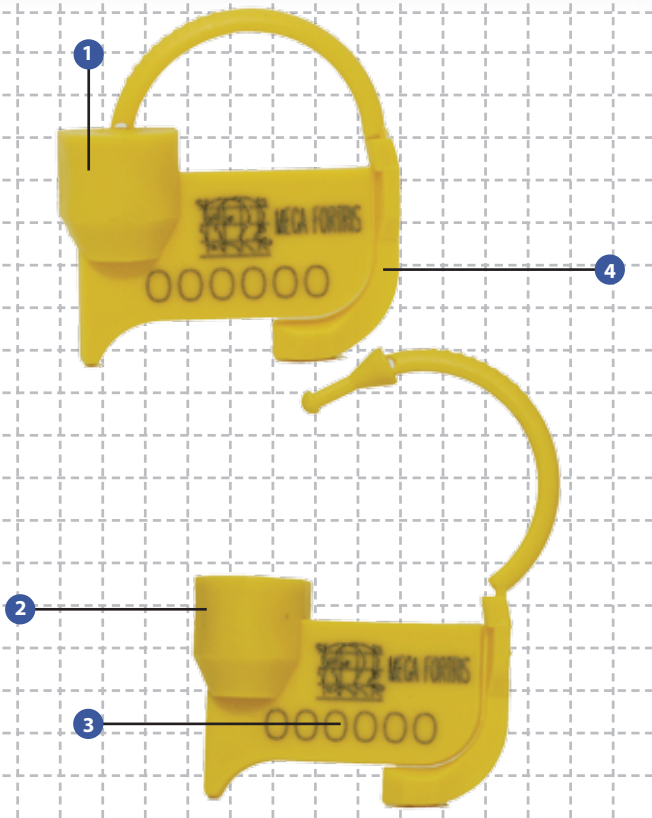

Airline Padlock

PREVENTION. PROTECTION. PEACE OF MIND.

indicative seal

Cost-effective, User-friendly plastic padlock seal

- 1 Easy to apply and remove by hand.
- 2 Fits on most applications because of its slim size. However, the seal remains quite strong because of the Acetal locking insert.
- 3 Permanent laser marking of sequential numbering, logo or other customized marking for high security and easy identification.
- 4 Unique release tab facility for quick removal without tools.

Specifications

Product	Material	Locking Length	Strap Dimensions	Pull Strength	Marking Area	Marking Digits
Airline Padlock	Polypropylene	1.5 cm	Ø 3.5 mm	N/A	Body: 1.5 x 2.0 cm	Max 7
Carton Quantity	Dimensions mm	Weight kg/carton	Volume m ³ /carton	Standard Colours		
1,000	280 x 280 x 250	3.25	0.01960	white, red, yellow, green, orange and blue		

Slim, flat, easy-to-use

The Airline Padlock seal is especially popular in the airline industry, food catering and the communication industry. Its ease of use makes it time and cost effective.

The plastic seal is very slim, which makes it suitable for applications like cash boxes, airline food, Sales trolley, carts etc. The seal sits flat when locked and is therefore ideal for applications that are stowed away or might be handled roughly. The Airline Padlock has a sizeable space for laser-etched customisation.